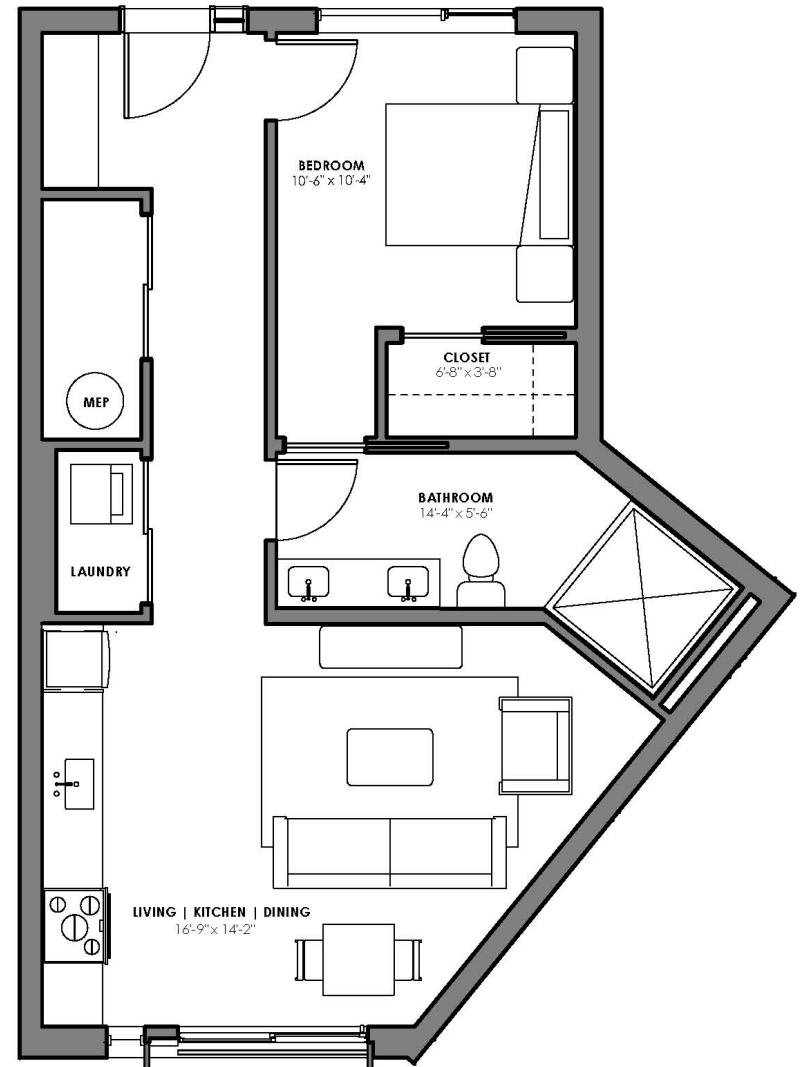

1100

COLUMBIA

CONDORET

1 Bedroom | 1 Bathroom | 680 Total Living SF

FEATURES

1. Nine-foot ceilings
   - Induction cooktop
   - Southwest views
   - Juliet balcony
   - Entryway closet
   - Built-in entry bench with storage
   - Space-saving pocket doors
2. Primary Bedroom:
3. Privacy windows in bedroom
   - Walk-in closet
   - Double sink vanity
   - Oversized shower

FLATS: 103, 203, 303

EXCLUSIVE SALES AND MARKETING BY

Development plans, site plans and renderings are conceptual. All features, specifications and amenities contained herein are illustrative only, and are subject to change at any time. © 2022 BHH Affiliates, LLC. An independently owned and operated franchisee of BHH Affiliates, LLC. Berkshire Hathaway HomeServices and the Berkshire Hathaway HomeServices symbol are registered service marks of Columbia Insurance Company, a Berkshire Hathaway affiliate.

A4

919.653.4170 | 1100COLUMBIA.COM